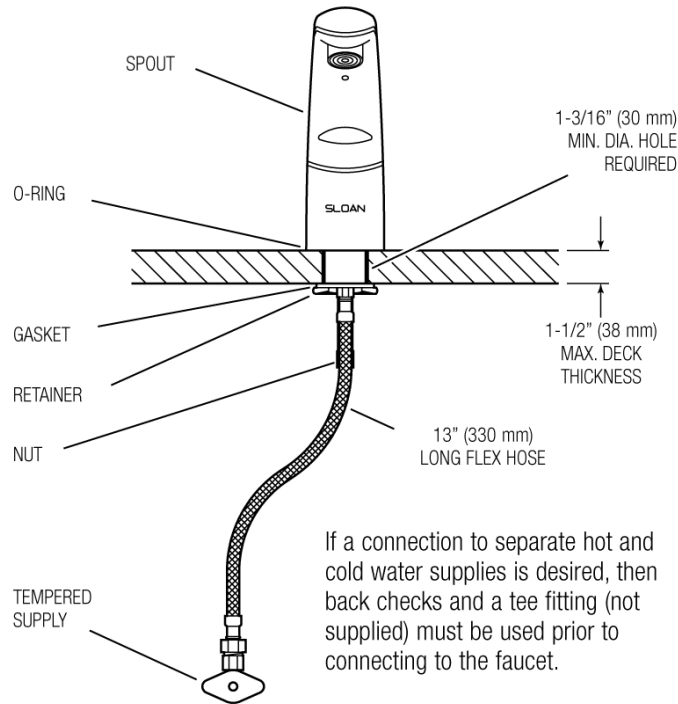

**CODE NUMBER**

3335121

**DESCRIPTION**

Battery Power Supply, Integrated Side Mixer, Polished Chrome Finish, 1.0 gpm, Aerated Spray, Infrared Sensor, Optima® Battery-Powered Deck-Mounted Mid Body Faucet.

**ELECTRICAL SPECIFICATIONS**

- Self-Adjustment Range: 2" - 14" (51 - 356mm)
- Sensor Range: 4" - 5" (102 - 127mm)
- Timeout Adjustment Settings: 120s

**DOWNLOADS**

- [EAF 100/150 Installation Instructions](#)
- [EAF 100/150 \(SP\) Installation Instructions](#)
- [Faucet Spray Heads Repair and Maintenance Guide](#)
- [Optima Plus EAF 150 Repair and Maintenance Guide](#)
- [Additional Downloads](#)

[Find a matching soap dispenser](#) for this faucet.

[Find a compatible sink](#) for this faucet.

**WARRANTY**

3 Year

Sloan 10500 Seymour Ave, Franklin Park, IL 60131

Phone: 800.982.5839 • Fax: 800.447.8329 • [sloan.com](http://sloan.com)

**ROUGH-IN**

**EAF-150 AND EAF-150-IC  
 Faucets with Single Line Water Supply**

**EAF-150-ISM, EAF-150-ISM-IC AND  
 EAF-150-ISM-DPU-IC  
 Faucets with Hot and Cold Water Supply**