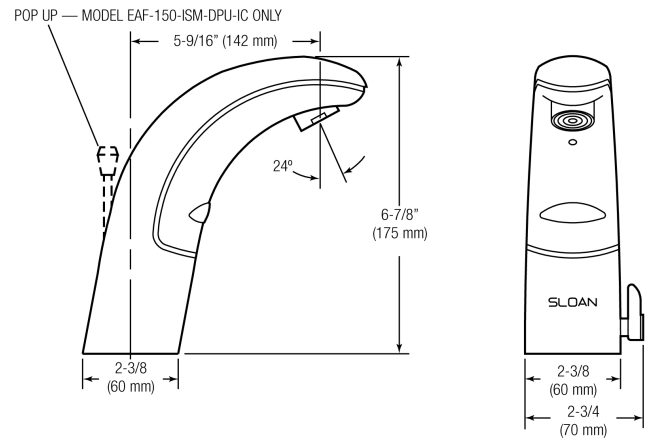

**DETAILS**

- Flow Rate: 1.0 gpm (4 Lpm) (1.0GPM)
- Spray Type: Aerated (AER)
- Sensor Type: Infrared (IR)
- Mounting Type: Single Hole
- Power Supply: Battery (BAT)
- Temperature Mixer: Integrated Side Mixer (ISM)
- Finish: Polished Chrome (CP)
- Factory Default Timeout: 30s
- Factory Default GPC: 0.5

**ELECTRICAL SPECIFICATIONS**

- Self-Adjustment Range: 2" - 14" (51 - 356mm)
- Sensor Range: 4" - 5" (102 - 127mm)
- Timeout Adjustment Settings: 120s

**DOWNLOADS**

- [EAF 100/150 Installation Instructions](#)
- [EAF 100/150 \(SP\) Installation Instructions](#)
- [Faucet Spray Heads Repair and Maintenance Guide](#)
- [Optima Plus EAF 150 Repair and Maintenance Guide](#)
- [Additional Downloads](#)